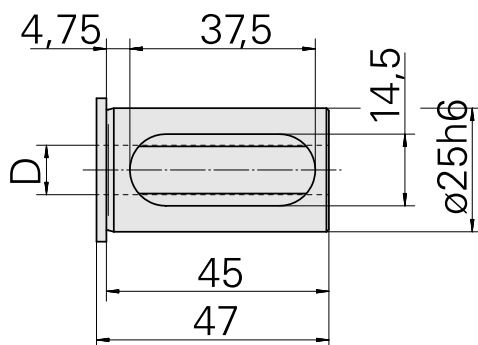

## Mounting sleeve with collar D25/ 15mm

### Technical data

TH accessories category	Mounting sleeve with collar
Mounting	D25
Tool mounting	15mm