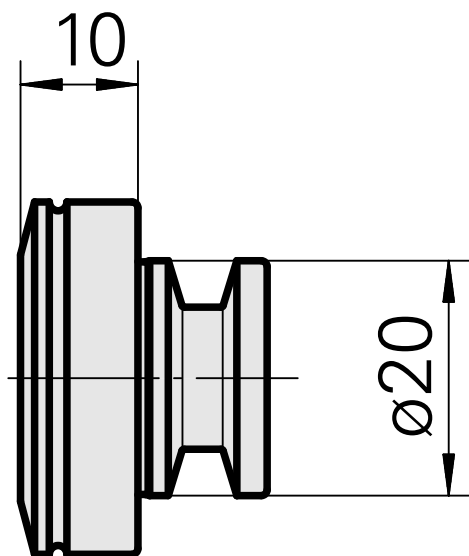

WFB 20-12, blanking plug

Technical data

TH accessories category

WFB 20-12

Quick change inserts

miscell mounting

10775402
837714

INDEX