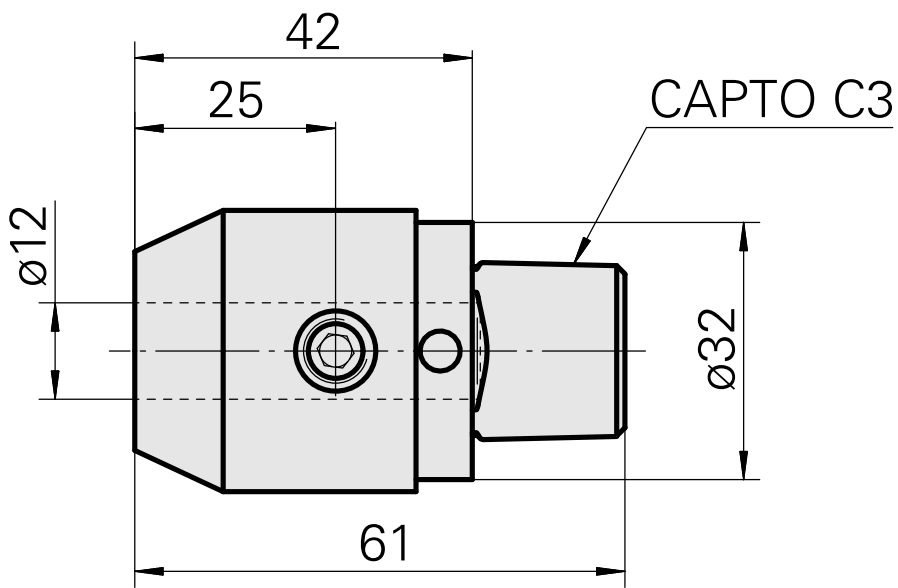

INDEX CAPTO C3 D12

Technical features

TH accessories category

INDEX CAPTO C3

Mounting

D12

Quick change inserts

Weldon mounting

Documents

No downloads available for this product

Accessories

Optional accessories

Other accessories

[Mounting sleeve with collar D12](#)

Product ID : 11060576

Previous product ID : W94280.21--

[Clamping sleeve D12](#)

Product ID : 10964938

Previous product ID : 993112.-----
