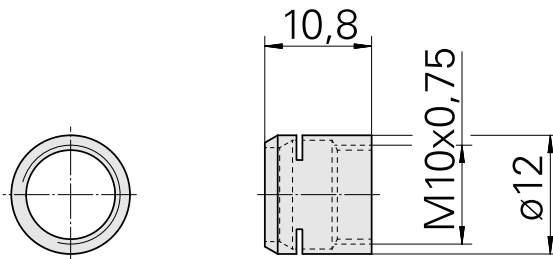

Clamping nut

Technical data

TH accessories category

Clamping nut

Mounting

ER8

Collet type

ER 8

Clamping nut type

Internal thread hf spindles

10742715
W9990480

INDEX

Documents

No downloads available for this product