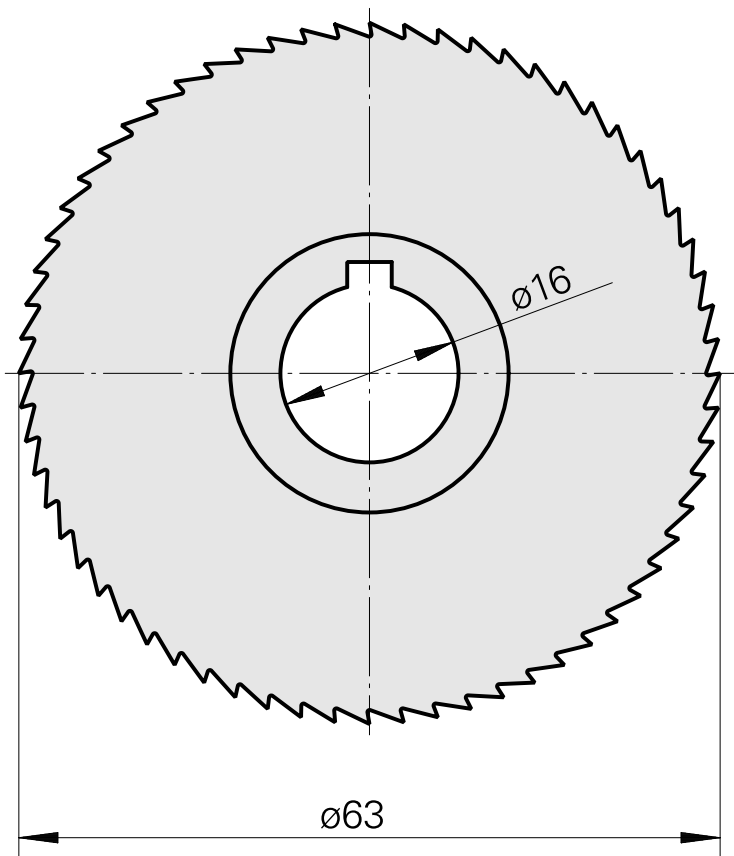

## Saw blade, circular saw blade width 1.6 mm (0.06")

### Technical data

TH accessories category

Circular saw blade d63

Tool mounting

16mm

10725710  
223010.6316

**INDEX**

---