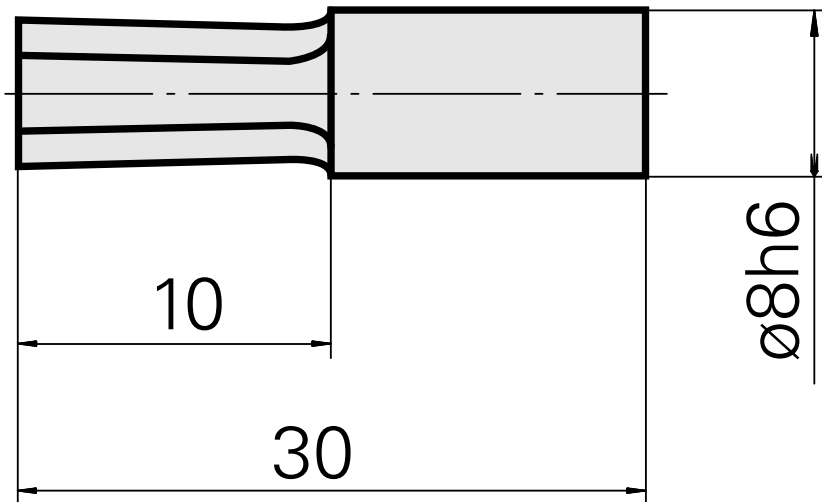

Broach SW2 mm

Technical data

TH accessories category

Broach

Mounting

SW2 mm

Tool mounting

8mm