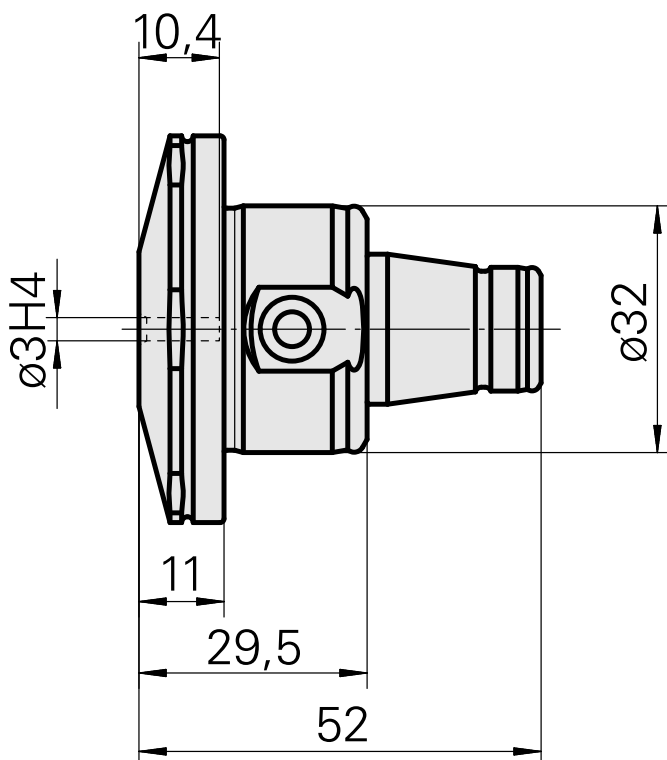

## WFB 32-20 Shrink-fit mounting D3

### Technical data

TH accessories category

WFB 32-20

Mounting

Shrink-fit mounting D3

Quick change inserts

shrink-fit mounting

10713281  
W9990564