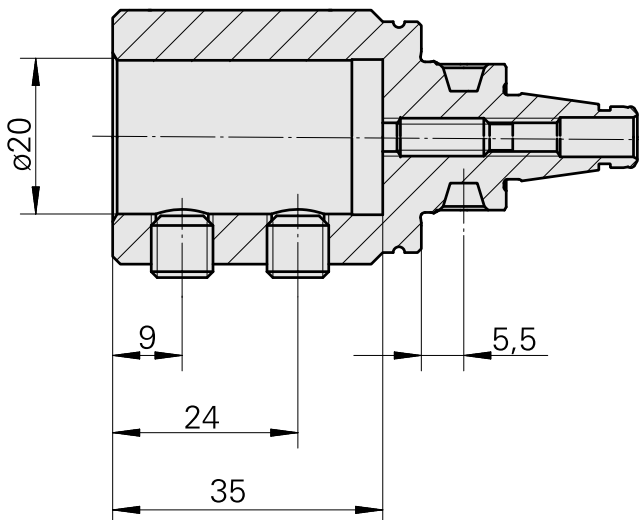

WFB 20-12 D20

Technische Daten

TH accessories category

WFB 20-12

Mounting

D20

Quick change inserts

Boring tool holder

A-A