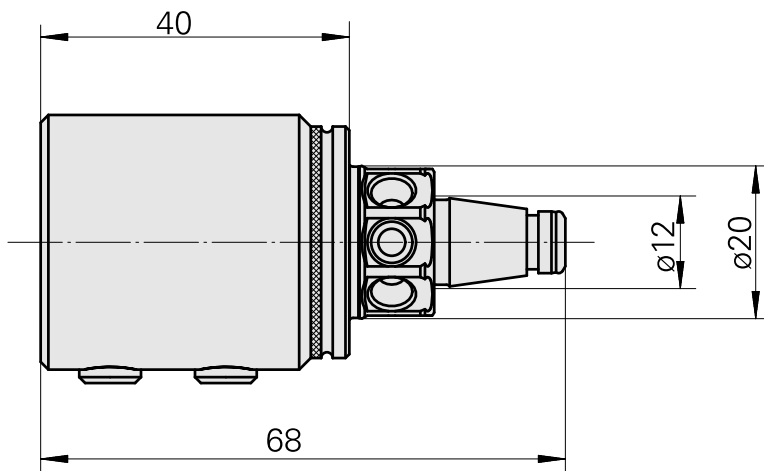

WFB 20-12 D20

Technische Daten

TH accessories category

WFB 20-12

Mounting

D20

Quick change inserts

Boring tool holder

frühere Artikel-Id : W68511.0403

TH accessories
category
Mounting sleeve with
collar

Mounting
D20

Tool mounting
3mm

[Mounting sleeve with collar D20/ 4mm](#)

Artikel-Id : 10215398

frühere Artikel-Id : W68511.0404

TH accessories
category
Mounting sleeve with
collar

Mounting
D20

Tool mounting
4mm

[Mounting sleeve with collar D20/ 5mm](#)

Artikel-Id : 10832261

frühere Artikel-Id : W68510.0405

TH accessories
category
Mounting sleeve with
collar

Mounting
D20

Tool mounting
5mm

[Mounting sleeve with collar D20/ 6mm](#)

Artikel-Id : 10048953
frühere Artikel-Id : W68510.0406

TH accessories category Mounting sleeve with collar	Mounting D20	Tool mounting 6mm
--	-----------------	----------------------