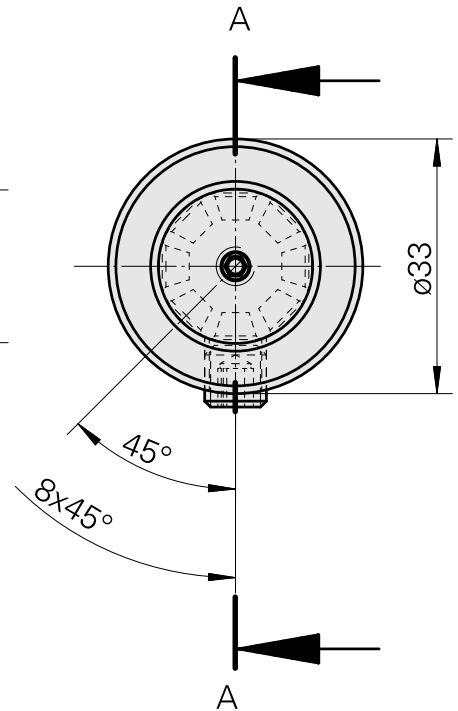

WFB 20-12 D20

Technische Daten

TH accessories category

WFB 20-12

Mounting

D20

Quick change inserts

Boring tool holder

frühere Artikel-Id : W68511.0403

TH accessories
category
Mounting sleeve with
collar

Mounting
D20

Tool mounting
3mm

[Mounting sleeve with collar D20/ 4mm](#)

Artikel-Id : 10215398

frühere Artikel-Id : W68511.0404

TH accessories
category
Mounting sleeve with
collar

Mounting
D20

Tool mounting
4mm

[Mounting sleeve with collar D20/ 5mm](#)

Artikel-Id : 10832261

frühere Artikel-Id : W68510.0405

TH accessories
category
Mounting sleeve with
collar

Mounting
D20

Tool mounting
5mm

[Mounting sleeve with collar D20/ 6mm](#)

Artikel-Id : 10048953
frühere Artikel-Id : W68510.0406

TH accessories category Mounting sleeve with collar	Mounting D20	Tool mounting 6mm
--	-----------------	----------------------