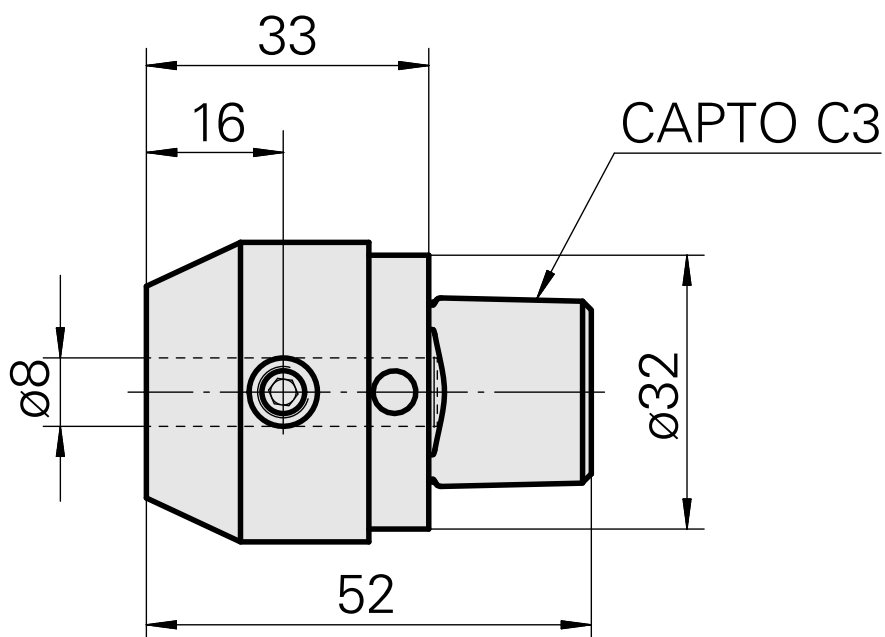

### Technical data

TH accessories category

INDEX CAPTO C3

Mounting

D8

Quick change inserts

Weldon mounting