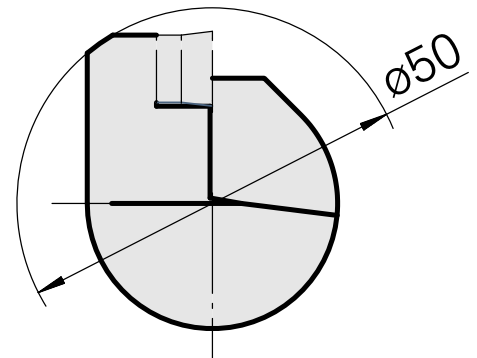

## INDEX CAPTO C3 for CC.. 09T3.., left, without gripper groove

### Technical data

TH accessories category

INDEX CAPTO C3

Mounting

for CC.. 09T3..

Quick change inserts

Turning tool holder