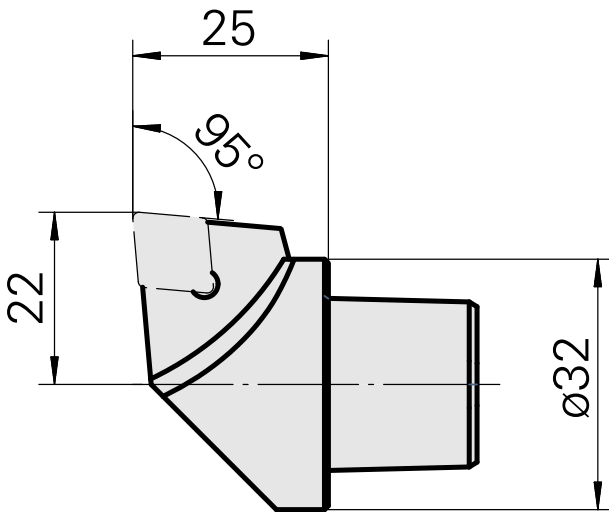

## INDEX CAPTO C3 for CC.. 09T3.., left, without gripper groove

### Technical data

TH accessories category

INDEX CAPTO C3

Mounting

for CC.. 09T3..

Quick change inserts

Turning tool holder