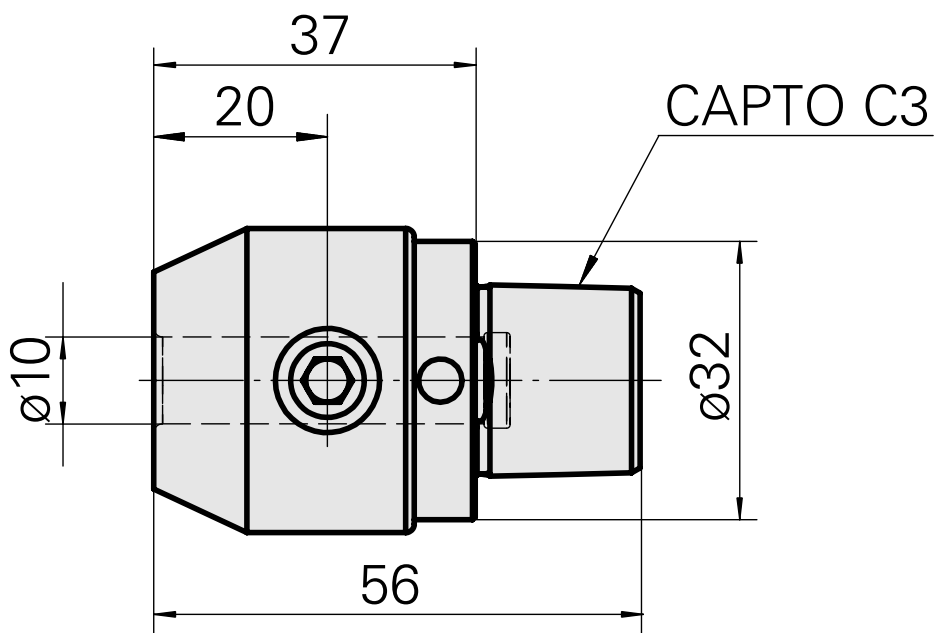

INDEX CAPTO C3 D10

Technical features

TH accessories category

INDEX CAPTO C3

Mounting

D10

Quick change inserts

Weldon mounting