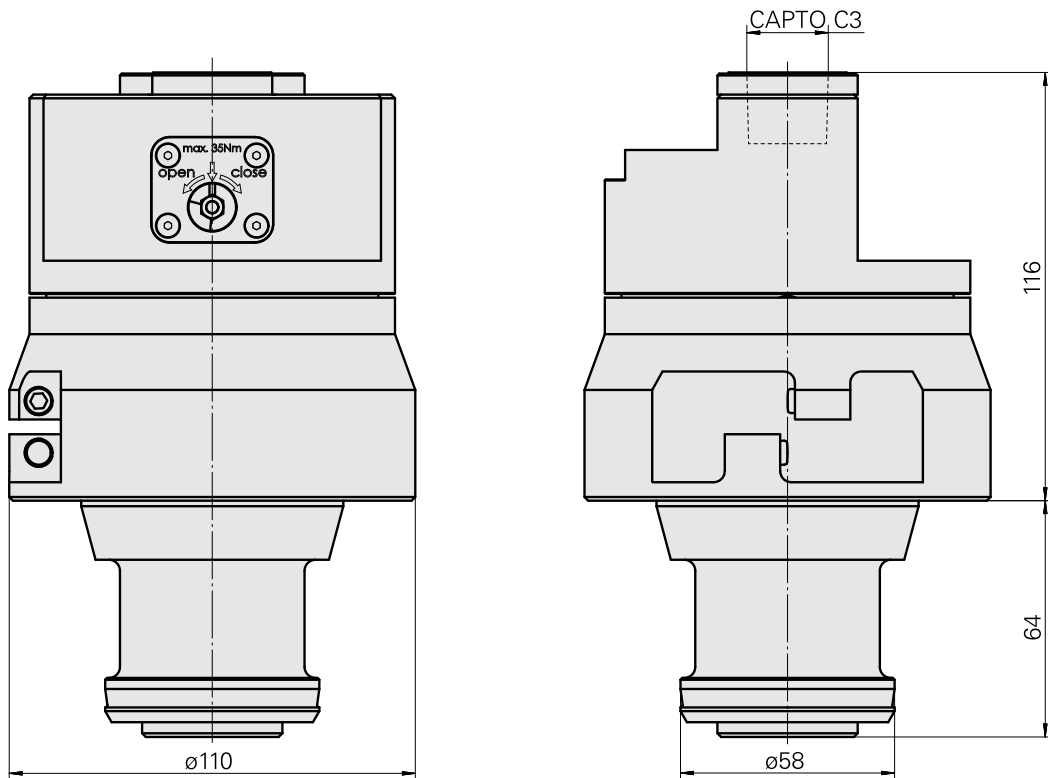

Presetting device /INDEX CAPTO C3

Technical data

TH accessories category

Adapter pre-adjustment block

Tool mounting

CAPTO C3

10657991
W9990998

INDEX