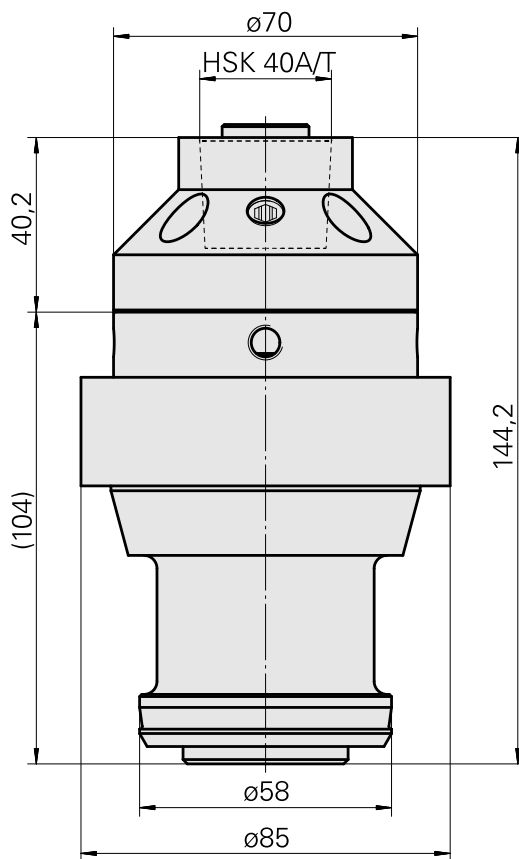

## Mount

### Technical data

TH accessories category

Adapter pre-adjustment block

Tool mounting

HSK 40