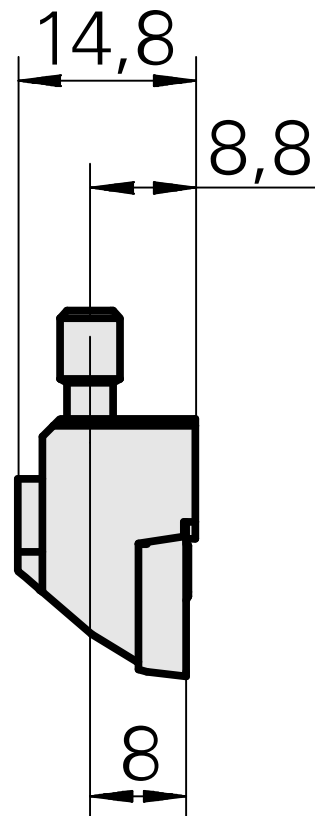

Cassette

Technical data

TH accessories category

Cassette, right

Mounting

for DC.. 11T3..

Documents

No downloads available for this product