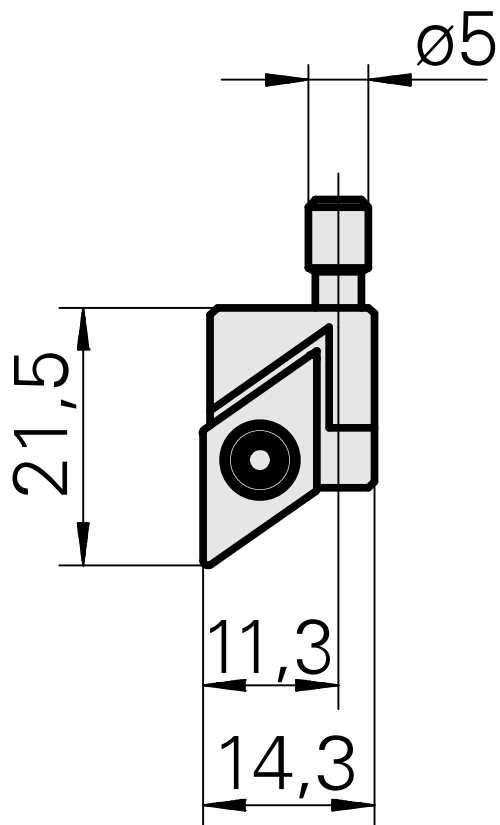

Cassette

Technical data

TH accessories category

Cassette, right

Mounting

for DC.. 11T3..

Documents

No downloads available for this product