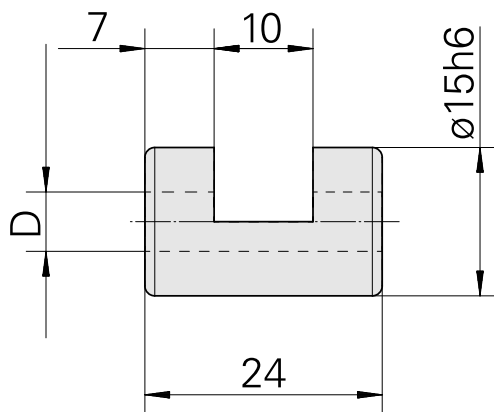

Clamping sleeve D15/ 5.5mm

Technical data

TH accessories category	Clamping sleeve
Mounting	D15
Tool mounting	5.5mm

10640135
993115.0550

INDEX

Documents

No downloads available for this product