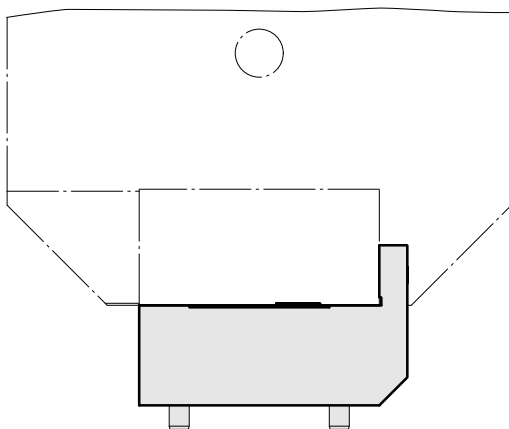

Adapter plate, Rotated 90°

Technical data

TH accessories category

Plate rear drilling unit MS16

Documents

No downloads available for this product