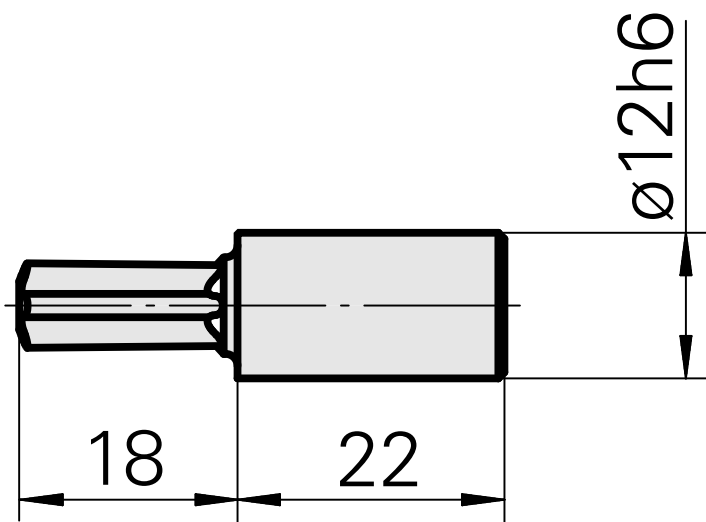

## Broach Torx 45

### Technical data

TH accessories category	Broach
Mounting	Torx 45
Tool mounting	12mm