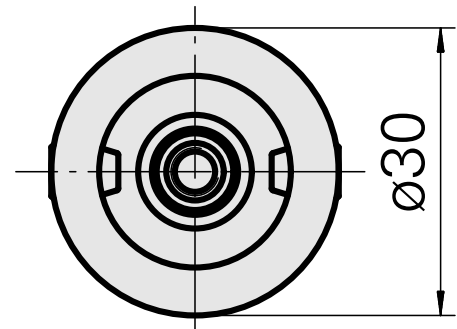

### Technical data

TH accessories category	WFB 20-12
Mounting	WFB 20-12
Quick change inserts	miscell mounting