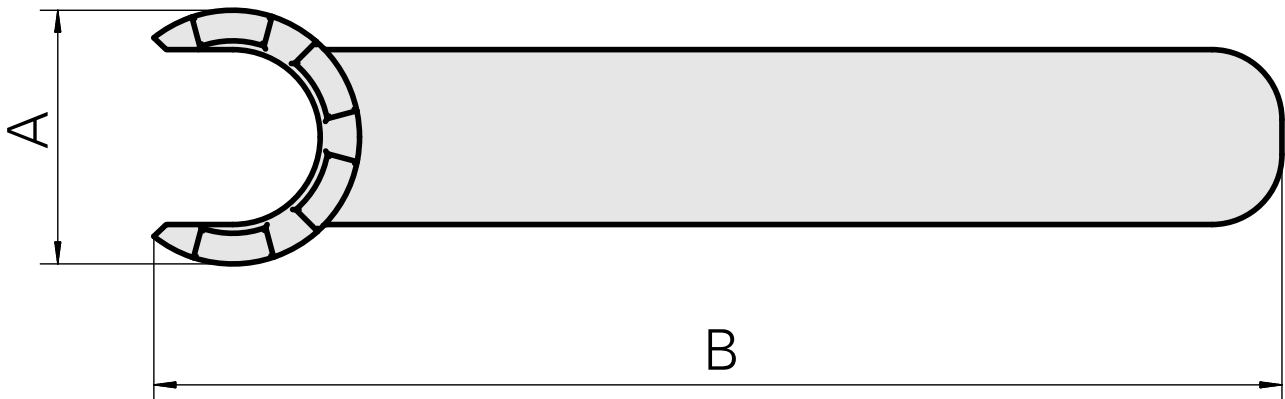

## Spanner 7111.16000

### Technical data

TH accessories category	Tool
Mounting	ER16
Collet type	ER 16
Clamping nut type	Female thread diameter reduced
Tools for Collet chucks	Clamping nut wrench

10621809  
490219.2161

**INDEX**