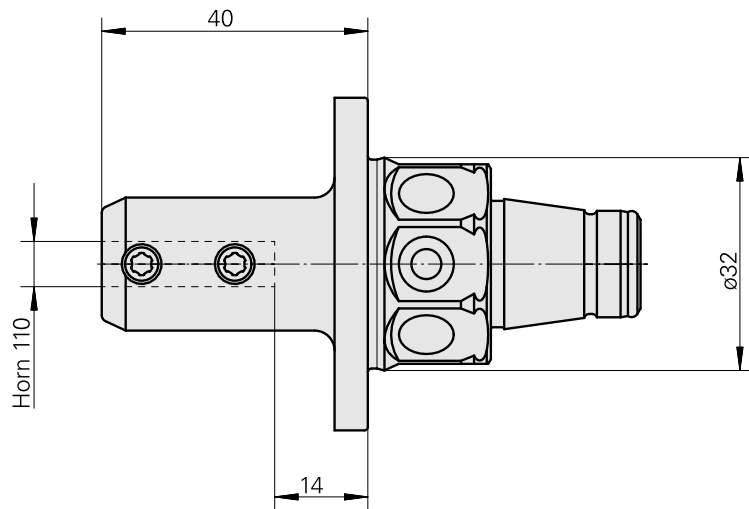

## WFB 32-20 Horn Type 110

### Technical data

TH accessories category

WFB 32-20

Mounting

Horn Type 110

Quick change inserts

Horn S-Mini