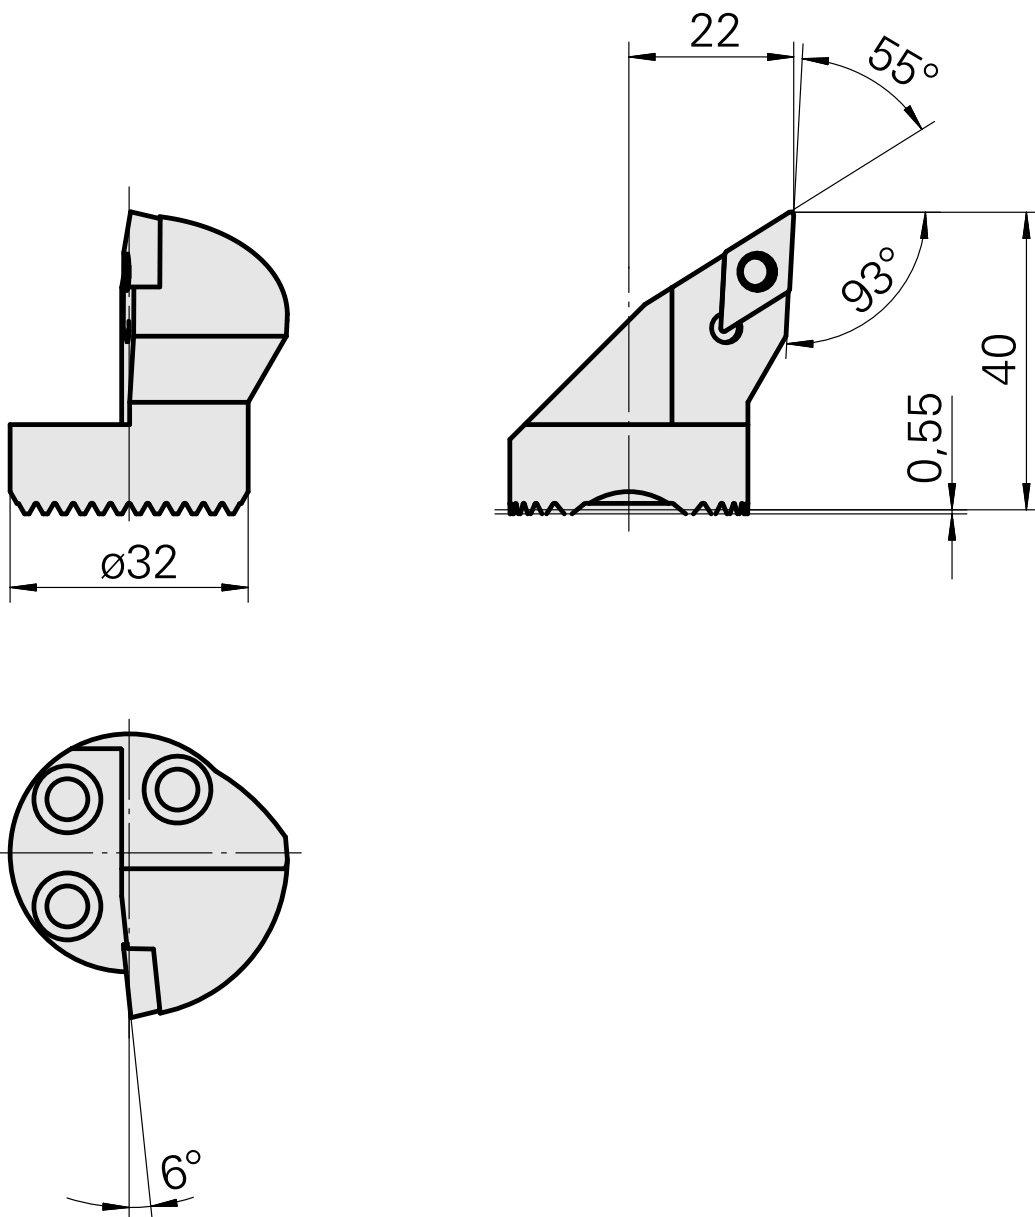

Boring head for DC.. 11T3..

Technical data

Mounting	for DC.. 11T3..
Cooling	internal
Pressure	50 bar
X [mm]	40 (1.57")
Z [mm]	22 (0.87)
INDEX TRAUB products	G220.3 • R200 • TNX65/42 • TNX220.3

10586077
W9990280

INDEX

Documents

No downloads available for this product

Accessories

Required for operation

[Countersunk screw Wohlhaupter Nr. 115673](#)

Product ID : 10587078

Previous product ID : W00013.0026
