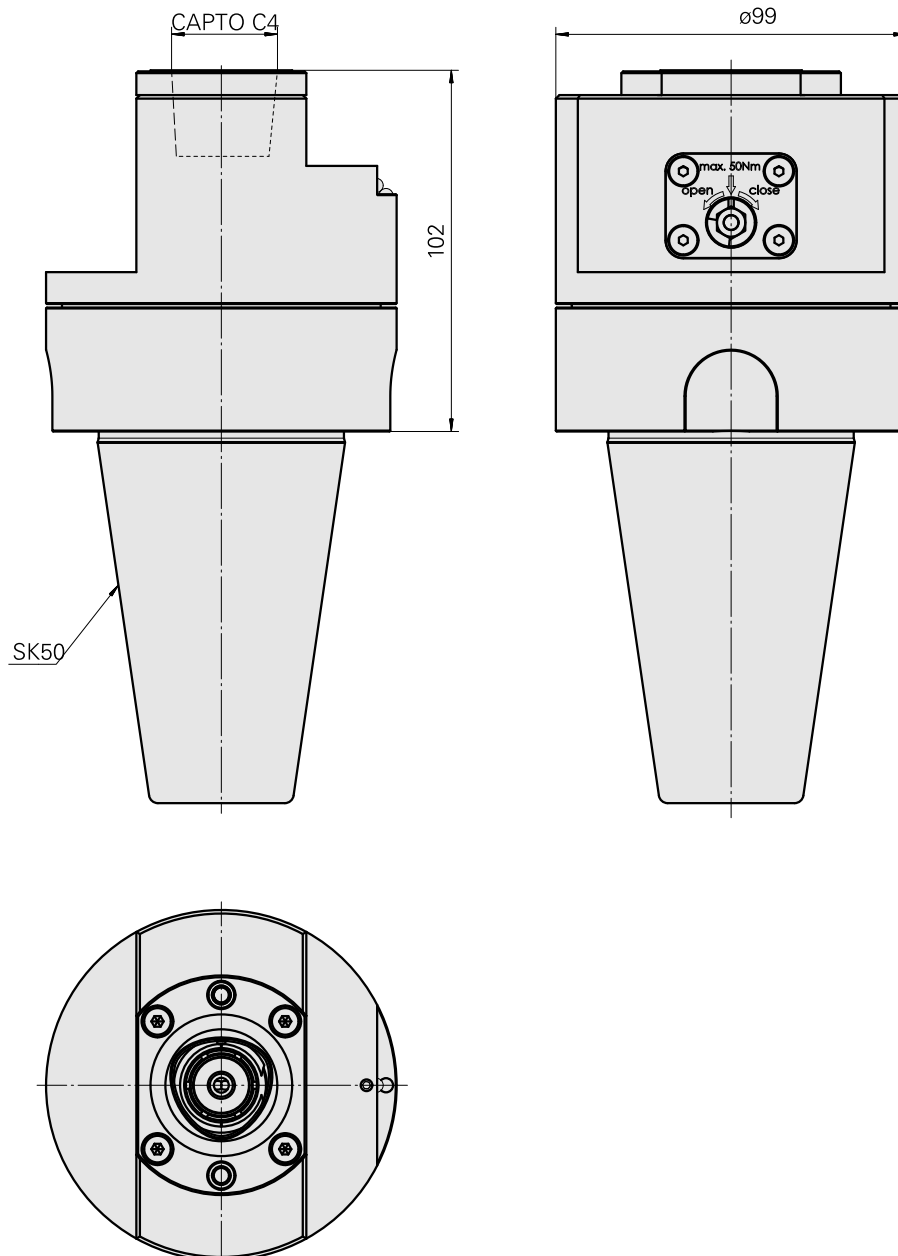

Presetting device /INDEX CAPTO C4

Technical data

TH accessories category

Adapter for presetting units

Mounting

SK50

Tool mounting

CAPTO C4