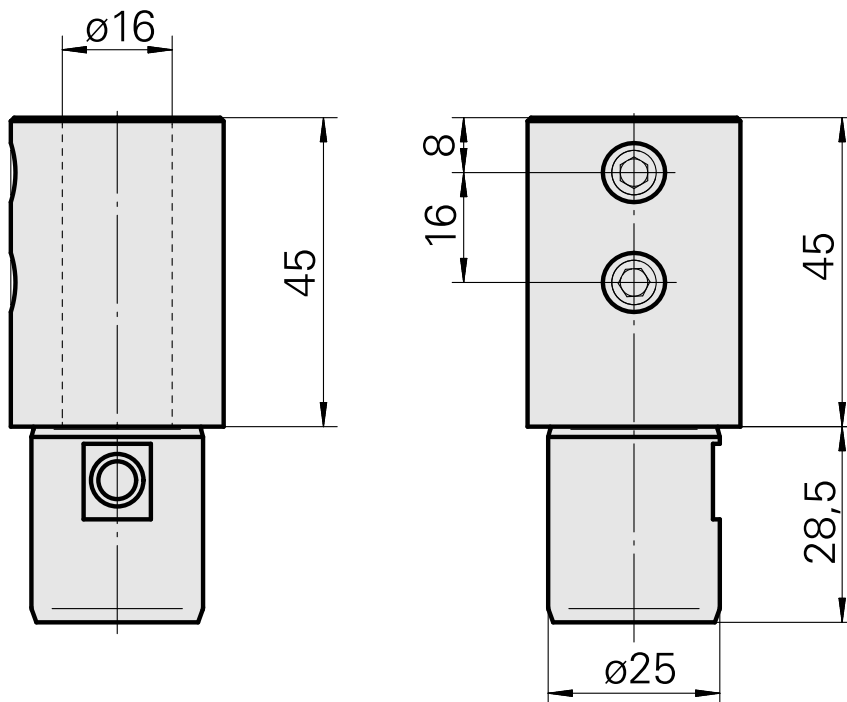

Mount D16 (0.63 ")

Technical data

Drive	not live
Cooling	internal
Mounting	D16
Pressure	80 bar
X [mm]	45 (1.77")
Y [mm]	-
Z [mm]	-
INDEX TRAUB products	TNL18 • TNL32 • TNL32-11

Documents

No downloads available for this product

Accessories

Optional accessories

Other accessories

[Mounting sleeve with collar D16](#)

Product ID : 10914323

Previous product ID : W67511.04--
