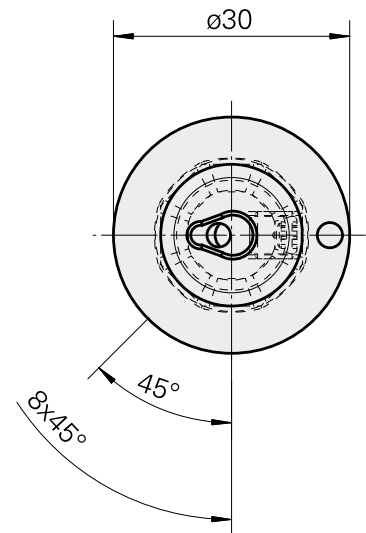

WFB 20-12 Horn Type 105

Technical data

TH accessories category

WFB 20-12

Mounting

Horn Type 105

Quick change inserts

Horn S-Mini