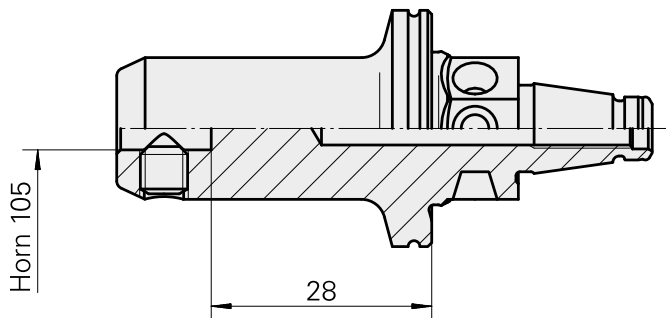

WFB 20-12 Horn Type 105

Technical data

TH accessories category

WFB 20-12

Mounting

Horn Type 105

Quick change inserts

Horn S-Mini