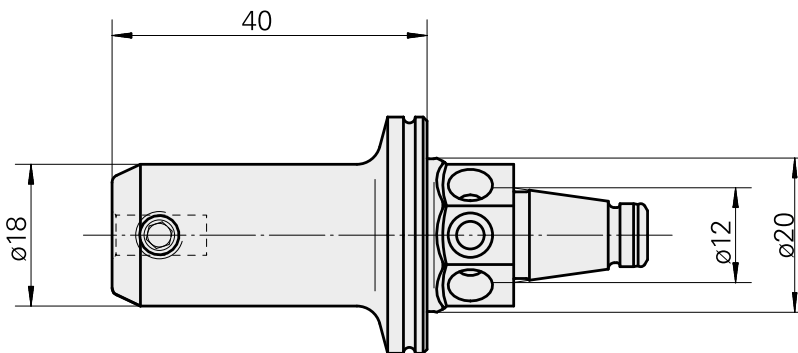

WFB 20-12 Horn Type 105

Technical data

TH accessories category

WFB 20-12

Mounting

Horn Type 105

Quick change inserts

Horn S-Mini