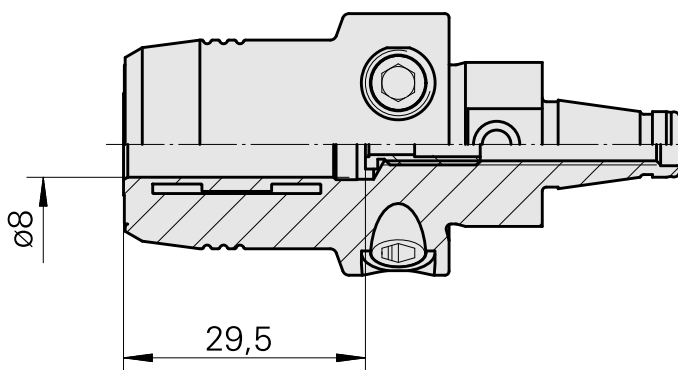

### Technical data

TH accessories category

WFB 20-12

Mounting

Hydraulic expansion chuck D8

Quick change inserts

hydraulic expan. mounting