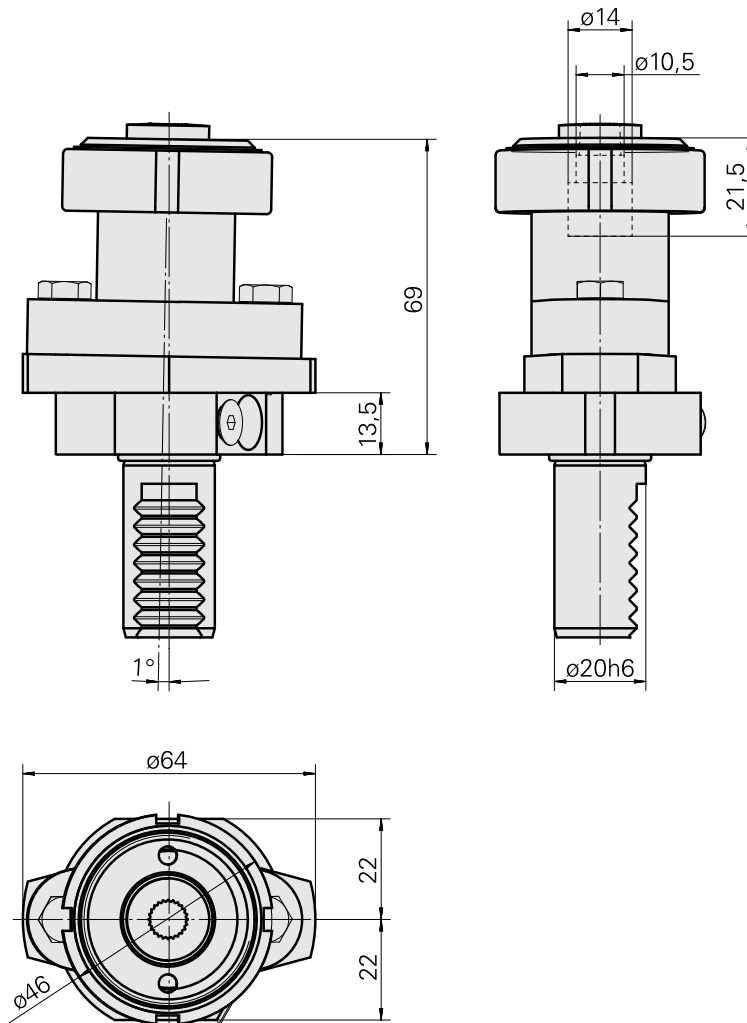

Broachholder VDI 20 D24, rotating, live

Technical data

Shank VDI	VDI 20
Drive	not live
Fixation VDI	none
Cooling	external
Pressure	20 bar
Mounting	D24
reversible 180°	no
X [mm]	69 (2.72")
Y [mm]	-
Z [mm]	-

[Tube](#)

Product ID : 10699964

Previous product ID : W62211.2110
