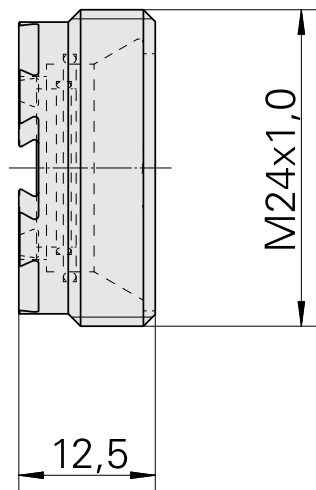

Clamping nut, for internal cooling lubricant supply

Technical data

TH accessories category	Clamping nut
Mounting	ER16
Collet type	ER 16
Clamping nut type	Male thread

10546850
326691

INDEX

Documents

No downloads available for this product