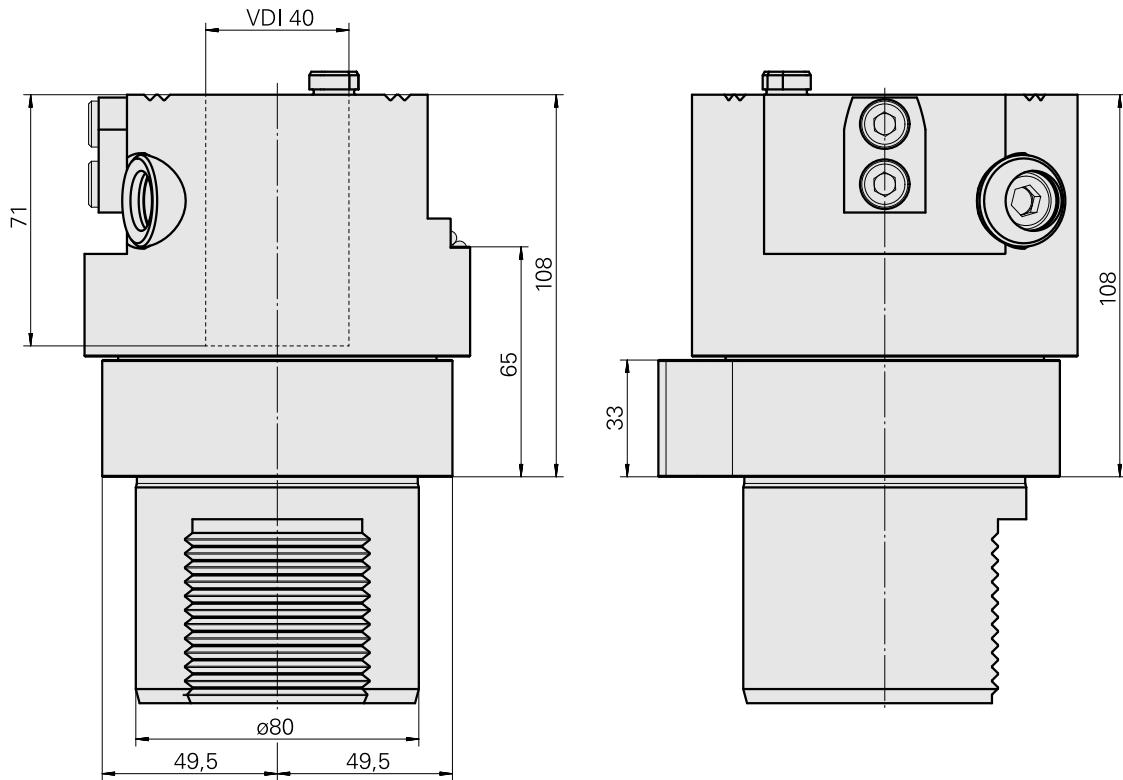

Adaptor

Technical features

TH accessories category

Adapter for presetting units

Mounting

D80 for presetting devices

Tool mounting

VDI 40