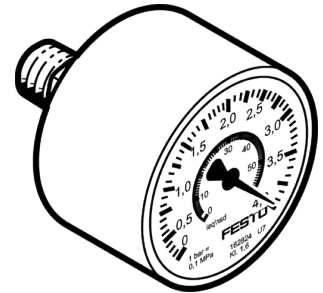

Pressure gauge

Technical data

Nominal size of pressure gauge

Mounting type

Line installation

Pneumatic connection

Housing colour

Black

Operating pressure

No 3-side view is currently available for this product