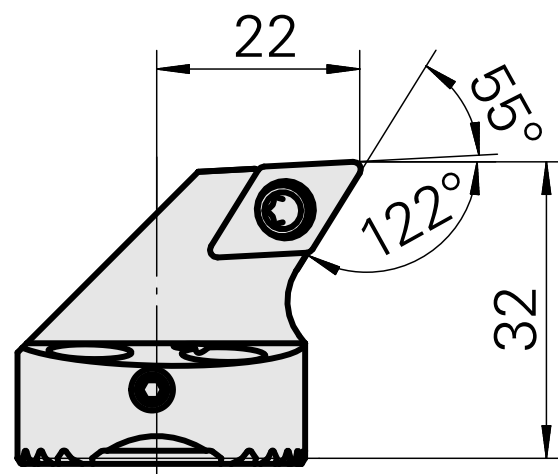

## Boring head for DC.. 11T3..

### Technical data

Mounting	for DC.. 11T3..
Cooling	internal
Pressure	50 bar
X [mm]	32 (1.26")
Z [mm]	22 (0.87)
INDEX TRAUB products	G220.3 • R200 • TNX65/42 • TNX220.3