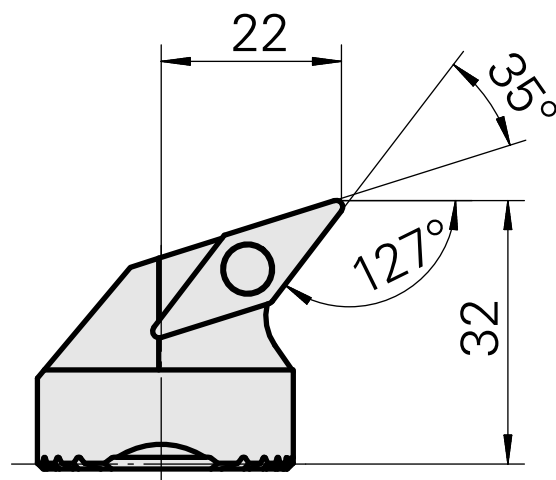

## Boring head for VC.. 1604..

### Technical data

<b>Mounting</b>	for VC.. 1604..
<b>Cooling</b>	internal
<b>Pressure</b>	50 bar
<b>X [mm]</b>	32 (1.26")
<b>Z [mm]</b>	22 (0.87)
<b>INDEX TRAUB products</b>	G220.3 • R200 • TNX65/42 • TNX220.3