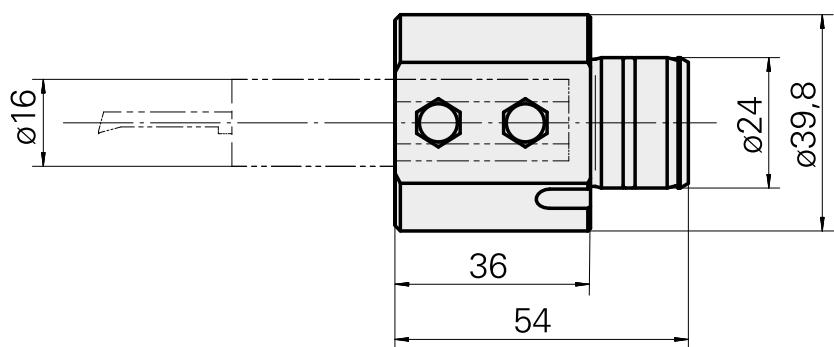

Mount D16 (0.63 ")

Technical data

Drive	not live
Cooling	internal
Mounting	D16
Pressure	80 bar
X [mm]	36 (1.42")
Y [mm]	-
Z [mm]	-
INDEX TRAUB products	ABC65 • TNK42/65 • TNL18 • TNL20 • TNL32-11 • TNL32 • TNL32-11 compact • TNL20-11 • TNL32 compact • TNK40.2-10 • TNL20.2 • TNK40.2

[Clamping screw M 6x15](#)

Product ID : 10762814

Previous product ID : 900804

[Clamping screw M 6x10](#)

Product ID : 10682377

Previous product ID : 900710
