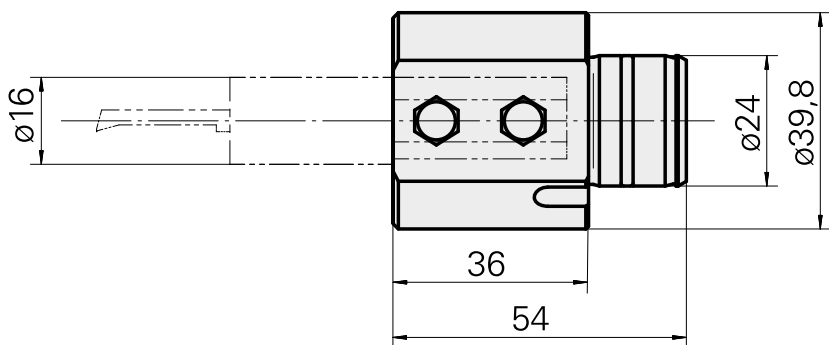

## Mount D16 (0.63 ")

### Technical data

Drive	not live
Cooling	internal
Mounting	D16
Pressure	80 bar
X [mm]	36 (1.42")
Y [mm]	-
Z [mm]	-
INDEX TRAUB products	ABC65 • TNK42/65 • TNL18 • TNL20 • TNL32-11 • TNL32 • TNL32-11 compact • TNL20-11 • TNL32 compact • TNK40.2-10 • TNK40.2-8 • TNL20.2