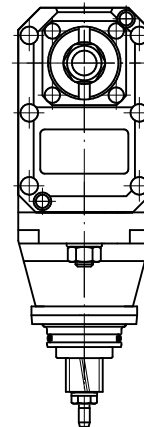

Milling unit Circular prism 1:1 ER16/ER1, ±40°

Technical data

| | |
|-----------------------------|--------------------------|
| Shank TNL | Circular prism |
| Drive | Overall drive |
| Fixation TNL | Central tensioning screw |
| Speed ratio | 1:1 |
| Cooling | external |
| Pressure | 30 bar |
| Mounting | ER16/ER11 |
| INDEX TRAUB products | TNK36 • TNL26 |

Documents

No downloads available for this product

Accessories

Required for operation

Spanner

Product ID : 10969996

Previous product ID : 490219.0111

| | | | |
|------------------------------------------------|------------------|----------------------|------------------------------------|
| TH accessories category Tool | Mounting ER11 | Collet type ER 11 | Clamping nut type Female thread |
| Tools for Collet chucks Clamping nut wrench | | | |

Spanner

Product ID : 10966369

Previous product ID : 490219.0161

| | | | |
|------------------------------------------------|------------------|----------------------|------------------------------------|
| TH accessories category Tool | Mounting ER16 | Collet type ER 16 | Clamping nut type Female thread |
| Tools for Collet chucks Clamping nut wrench | | | |

[Clamping nut](#)

Product ID : 10378189

Previous product ID : 901939.01

| | | | |
|-----------------------------------------|------------------|----------------------|------------------------------------|
| TH accessories category Clamping nut | Mounting ER16 | Collet type ER 16 | Clamping nut type Female thread |
|-----------------------------------------|------------------|----------------------|------------------------------------|