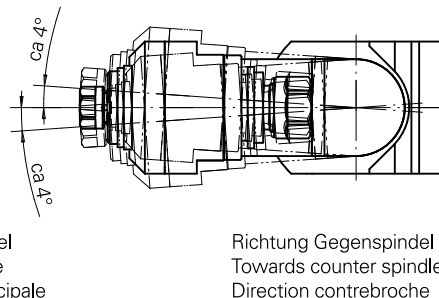

Milling unit Circular prism 1:1 ER16/ER1, ±40°

Technical data

| | |
|-----------------------------|--------------------------|
| Shank TNL | Circular prism |
| Drive | Overall drive |
| Fixation TNL | Central tensioning screw |
| Speed ratio | 1:1 |
| Cooling | external |
| Pressure | 30 bar |
| Mounting | ER16/ER11 |
| INDEX TRAUB products | TNK36 • TNL26 |

Documents

No downloads available for this product

Accessories

Required for operation

Spanner

Product ID : 10969996

Previous product ID : 490219.0111

| | | | |
|------------------------------------------------|------------------|----------------------|------------------------------------|
| TH accessories category Tool | Mounting ER11 | Collet type ER 11 | Clamping nut type Female thread |
| Tools for Collet chucks Clamping nut wrench | | | |

Spanner

Product ID : 10966369

Previous product ID : 490219.0161

| | | | |
|------------------------------------------------|------------------|----------------------|------------------------------------|
| TH accessories category Tool | Mounting ER16 | Collet type ER 16 | Clamping nut type Female thread |
| Tools for Collet chucks Clamping nut wrench | | | |