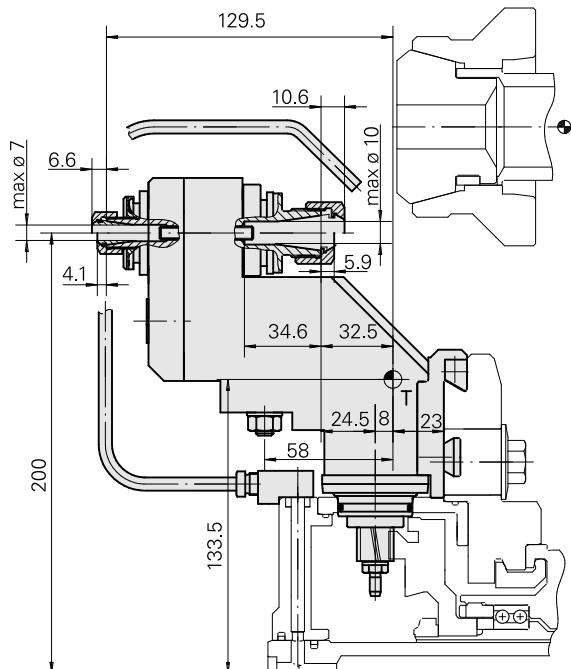

Milling unit Circular prism 1:1 ER16/ER1, ±40°

Technical data

| | |
|-----------------------------|--------------------------|
| Shank TNL | Circular prism |
| Drive | Overall drive |
| Fixation TNL | Central tensioning screw |
| Speed ratio | 1:1 |
| Cooling | external |
| Pressure | 30 bar |
| Mounting | ER16/ER11 |
| INDEX TRAUB products | TNK36 • TNL26 |

Documents

No downloads available for this product

Accessories

Required for operation

Spanner

Product ID : 10969996

Previous product ID : 490219.0111

| | | | |
|------------------------------------------------|------------------|----------------------|------------------------------------|
| TH accessories category Tool | Mounting ER11 | Collet type ER 11 | Clamping nut type Female thread |
| Tools for Collet chucks Clamping nut wrench | | | |

Spanner

Product ID : 10966369

Previous product ID : 490219.0161

| | | | |
|------------------------------------------------|------------------|----------------------|------------------------------------|
| TH accessories category Tool | Mounting ER16 | Collet type ER 16 | Clamping nut type Female thread |
| Tools for Collet chucks Clamping nut wrench | | | |

[Clamping nut](#)

Product ID : 10378189

Previous product ID : 901939.01

| | | | |
|-----------------------------------------|------------------|----------------------|------------------------------------|
| TH accessories category Clamping nut | Mounting ER16 | Collet type ER 16 | Clamping nut type Female thread |
|-----------------------------------------|------------------|----------------------|------------------------------------|