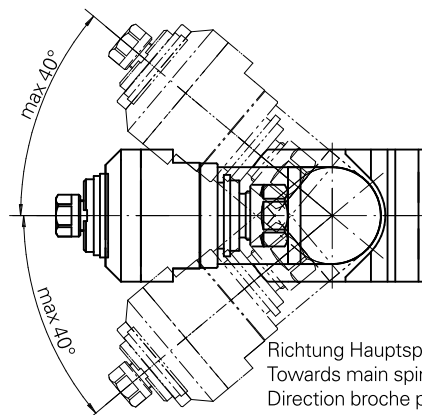

Milling unit Circular prism 1:1 ER16/ER1, ±40°

Technical data

| | |
|-----------------------------|--------------------------|
| Shank TNL | Circular prism |
| Drive | Overall drive |
| Fixation TNL | Central tensioning screw |
| Speed ratio | 1:1 |
| Cooling | external |
| Pressure | 30 bar |
| Mounting | ER16/ER11 |
| INDEX TRAUB products | TNK36 • TNL26 |

Documents

No downloads available for this product

Accessories

Required for operation

Spanner

Product ID : 10969996

Previous product ID : 490219.0111

| | | | |
|------------------------------------------------|------------------|----------------------|------------------------------------|
| TH accessories category Tool | Mounting ER11 | Collet type ER 11 | Clamping nut type Female thread |
| Tools for Collet chucks Clamping nut wrench | | | |