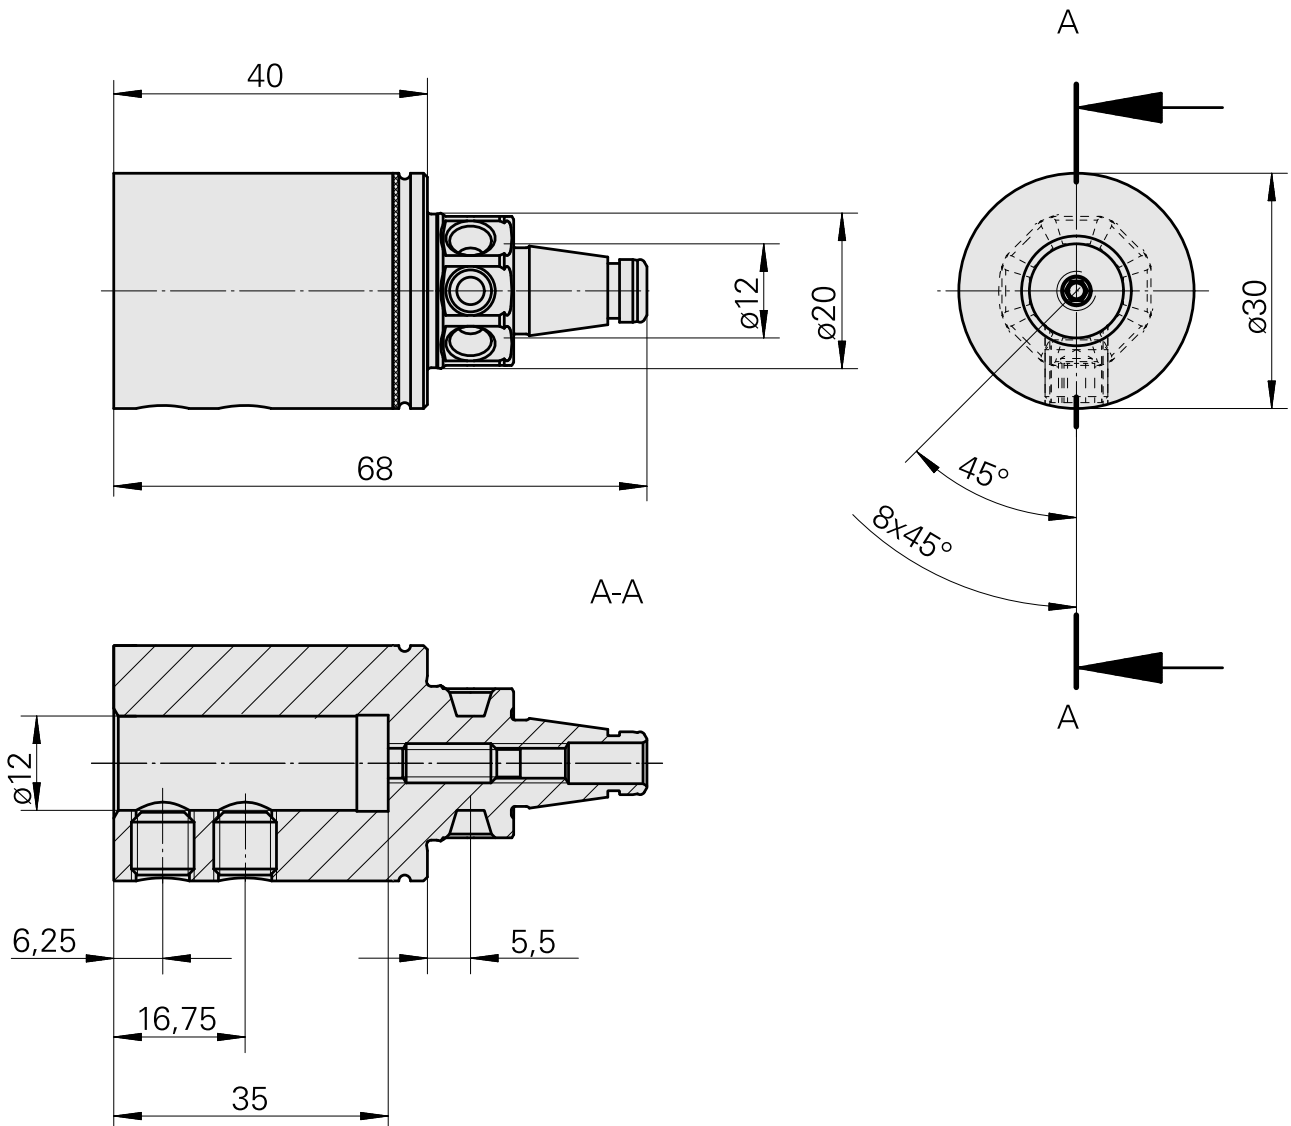

WFB 20-12 D12

Technical data

TH accessories category	WFB 20-12
Mounting	D12
Quick change inserts	Boring tool holder

Documents

No downloads available for this product

Accessories

Optional accessories

Other accessories

[Mounting sleeve with collar D12](#)

Product ID : 11060576

Previous product ID : W94280.21--

[Adjusting screw M 5x15](#)

Product ID : 10491071

Previous product ID : 326794

[SET SCREW 8X8-913](#)

Product ID : 10921433

Previous product ID : 410156.0808
