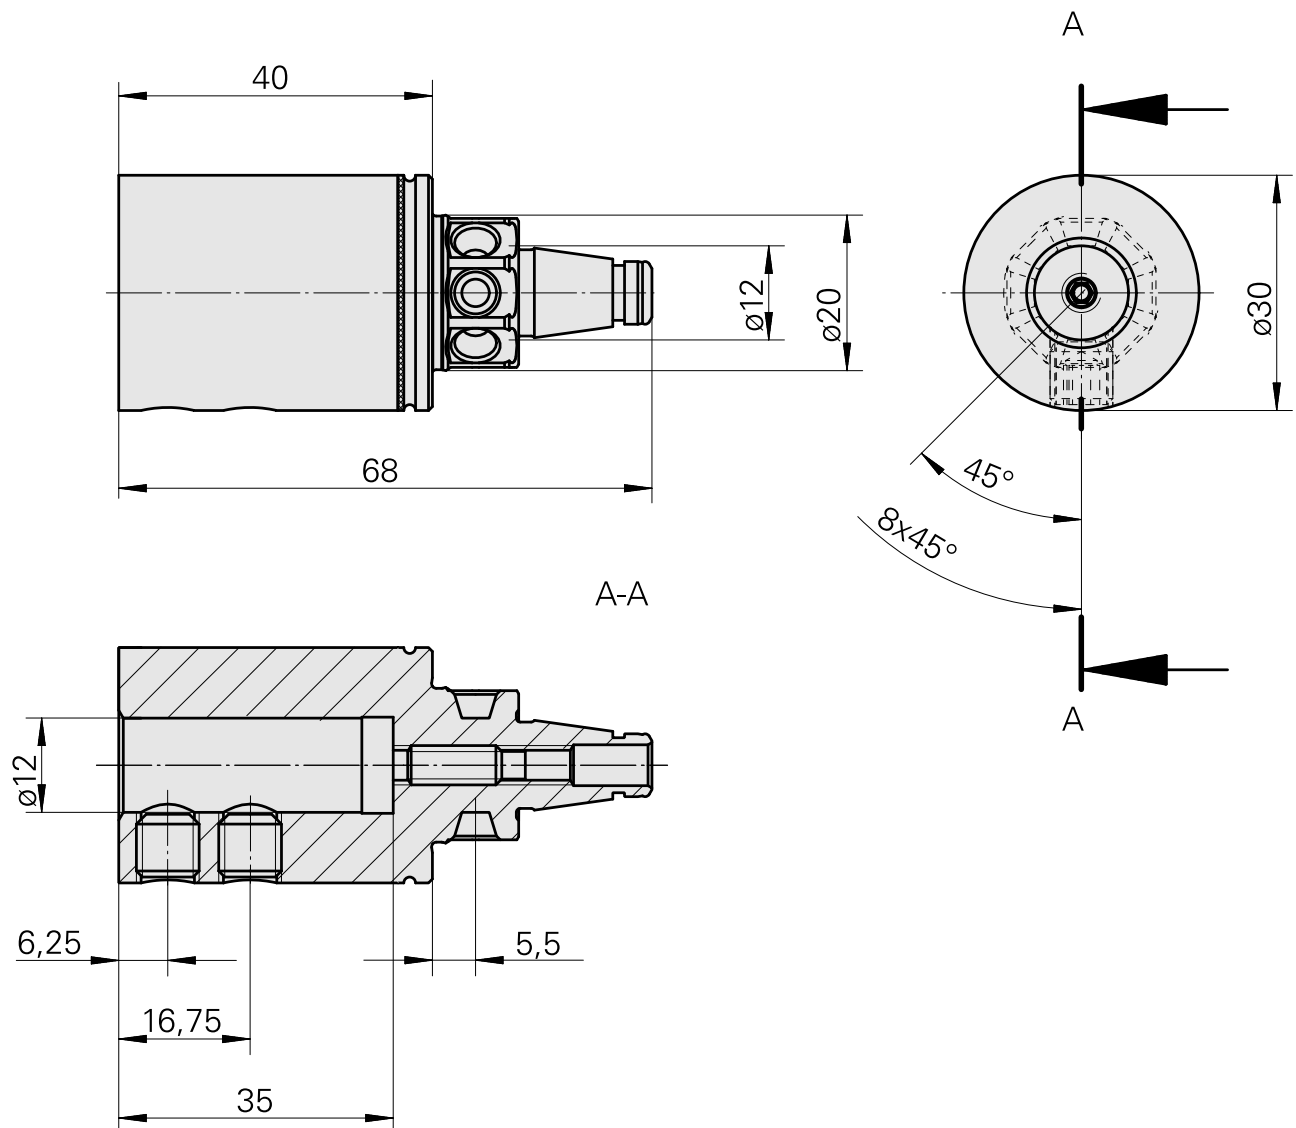

WFB 20-12 D12

Technical data

TH accessories category

WFB 20-12

Mounting

D12

Quick change inserts

Boring tool holder

Documents

No downloads available for this product

Accessories

Optional accessories

Other accessories

[Mounting sleeve with collar D12](#)

Product ID : 11060576

Previous product ID : W94280.21--

[Adjusting screw M 5x15](#)

Product ID : 10491071

Previous product ID : 326794

[SET SCREW 8X8-913](#)

Product ID : 10921433

Previous product ID : 410156.0808
