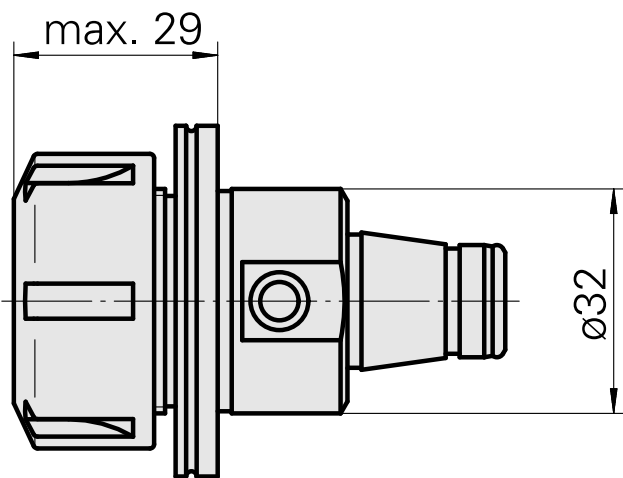

### Technical data

TH accessories category

WFB 32-20

Mounting

ER25

Quick change inserts

collet mounting

---