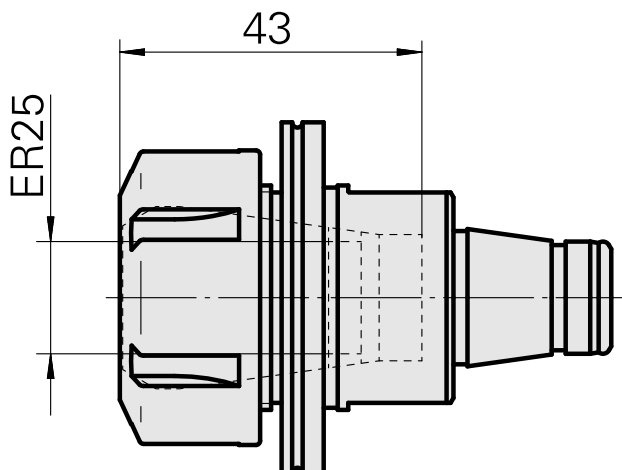

### Technical data

TH accessories category

WFB 32-20

Mounting

ER25

Quick change inserts

collet mounting

---