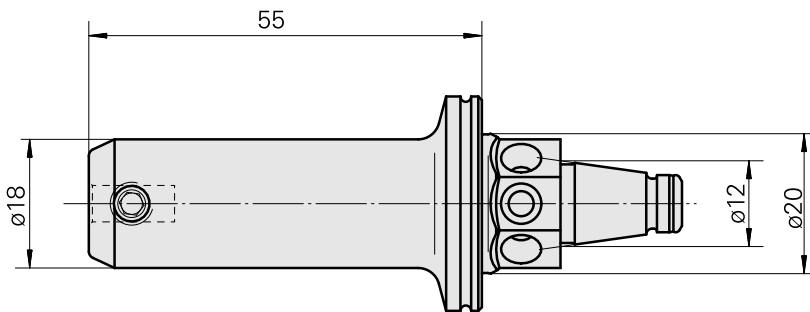

### Technical data

TH accessories category

WFB 20-12

Mounting

Horn Type 105

Quick change inserts

Horn S-Mini