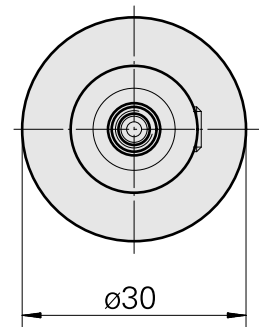

WFB 20-12 D6

Technical data

TH accessories category	WFB 20-12
Mounting	D6
Quick change inserts	Weldon mounting

Documents

No downloads available for this product

Accessories

Optional accessories

Other accessories

[Adjusting screw M 5x10](#)

Product ID : 10674886

Previous product ID : 326793

[Clamping screw M 6x 6 \(106AWS\)](#)

Product ID : 10565283

Previous product ID : 326789
