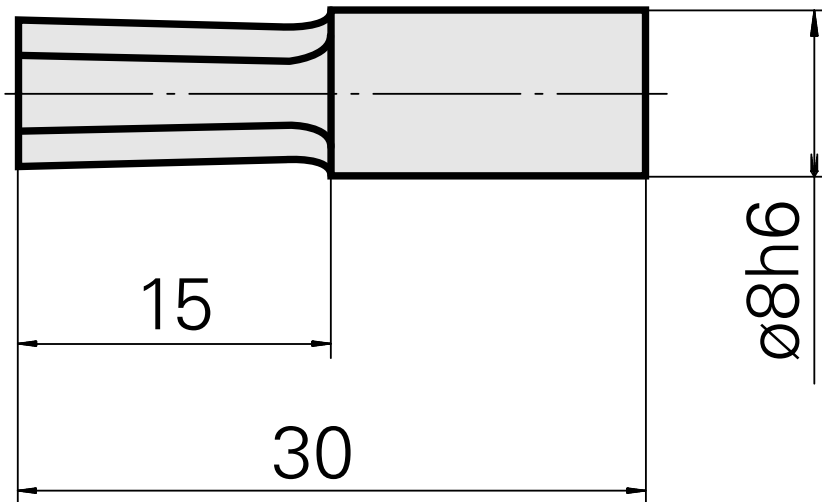

Broach SW6 mm

Technical data

TH accessories category	Broach
Mounting	SW6 mm
Tool mounting	8mm

Documents

No downloads available for this product