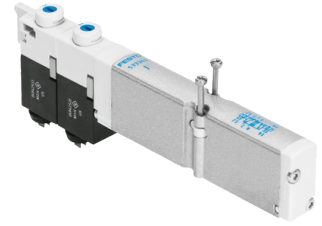

## 5/3 directional valve

### Technical data

Type of reset	mechanical spring
Valve function	5/3 closed

No 3-side view is currently available for this product

10474730  
477186.4551

**INDEX**

---