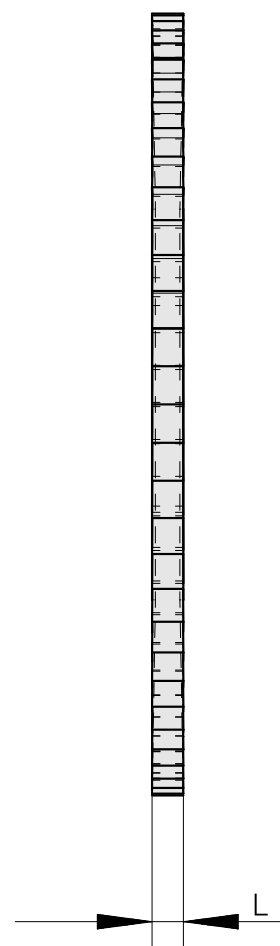

## Saw blade, circular saw blade width 5 mm (0.19")

### Technical data

TH accessories category

Circular saw blade d125

Tool mounting

22mm

10474107  
223015.2550

**INDEX**

---