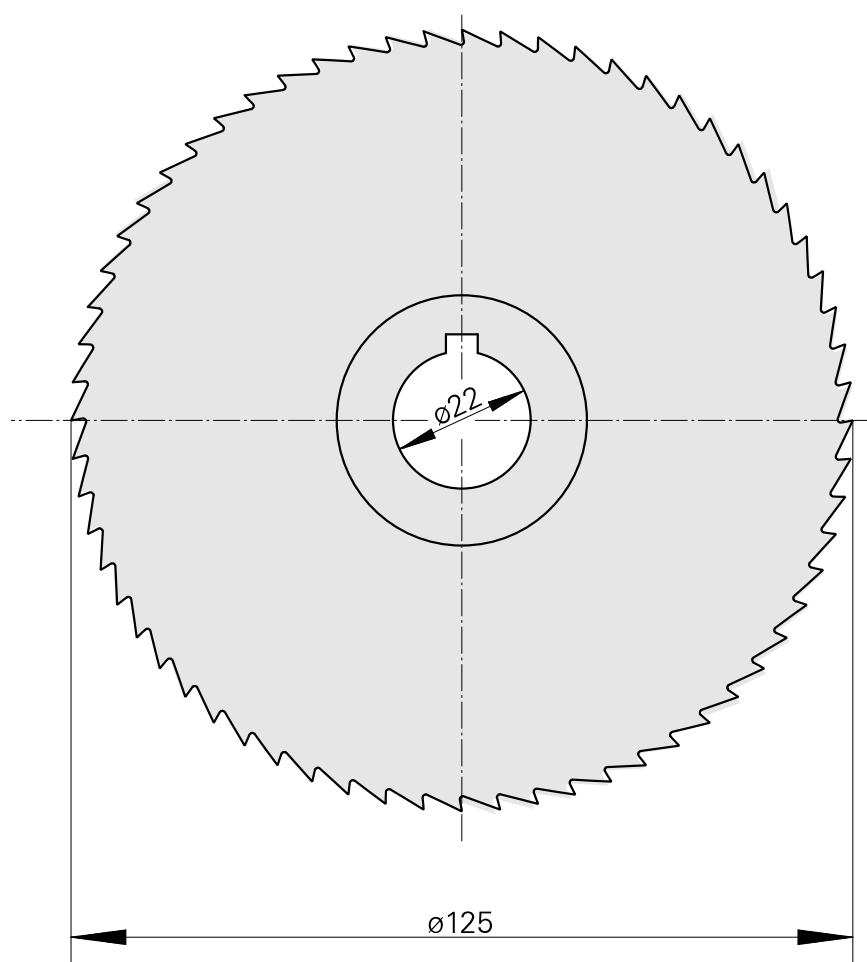

## Saw blade, circular saw blade width 5 mm (0.19")

### Technical data

TH accessories category

Circular saw blade d125

Tool mounting

22mm

10474107  
223015.2550

**INDEX**

---