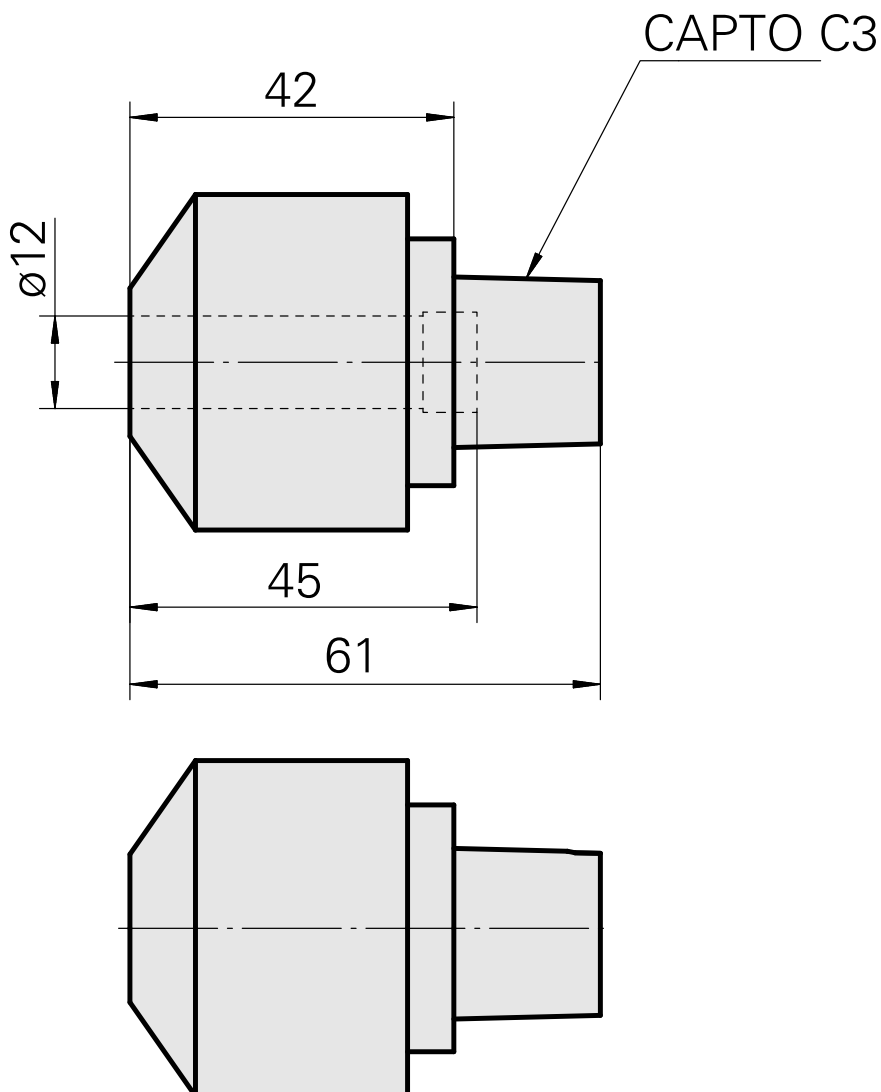

INDEX CAPTO C3 Hydraulic expansion chuck

技术特点

TH accessories category

INDEX CAPTO C3

Mounting

Hydraulic expansion chuck D12

Quick change inserts

hydraulic expan. mounting

[Reductions Hydraulic Expansion D12](#)

产品ID : 10945239

以前的产品ID : W99911--
