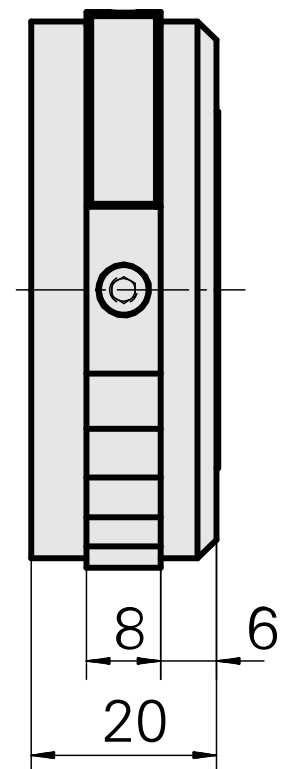

Embossing roller, D60 mm (2.36")

Technical data

TH accessories category

Embossing roller

10446615
W63380.0060

INDEX

Documents

No downloads available for this product