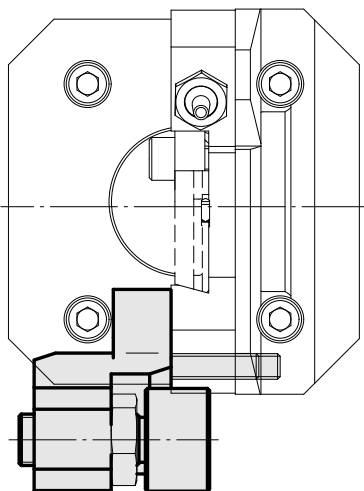

Bar stop, live

Technical data

Drive

INDEX TRAUB products

not live

TNL32-11 compact • TNL32 •
TNL20-11 • TNL32 compact •
TNK40.2-10 • TNL20 • TNL32-10 •
TNL32-11 • TNL32-7 • TNL32-7B •
TNL32-8 • TNL32-9 • TNL32-9P •
TNL32P • TNK40.2-8 • TNL20.2