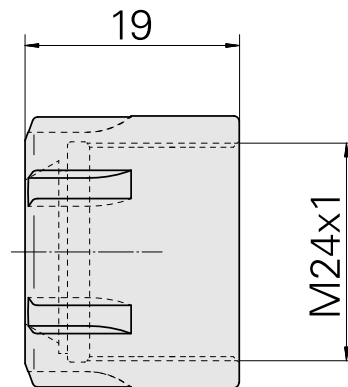

### Technical data

TH accessories category

Clamping nut

Mounting

ER20

Collet type

ER 20

Clamping nut type

Female thread diameter reduced

10435531  
901939.2201

**INDEX**

---