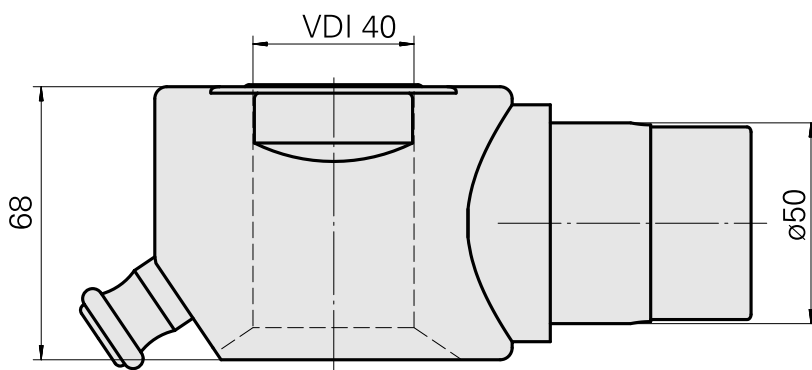

Adapter mounting aid VDI 40

Technical features

TH accessories category

Adapter mounting aid

Tool mounting

VDI 40

10416978
W9990525

INDEX