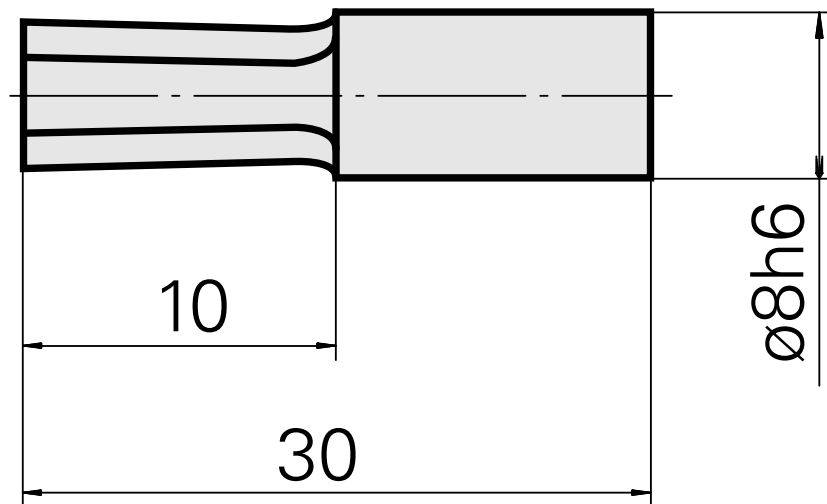

### Technical data

TH accessories category

Broach

Mounting

SW2,5 mm

Tool mounting

8mm