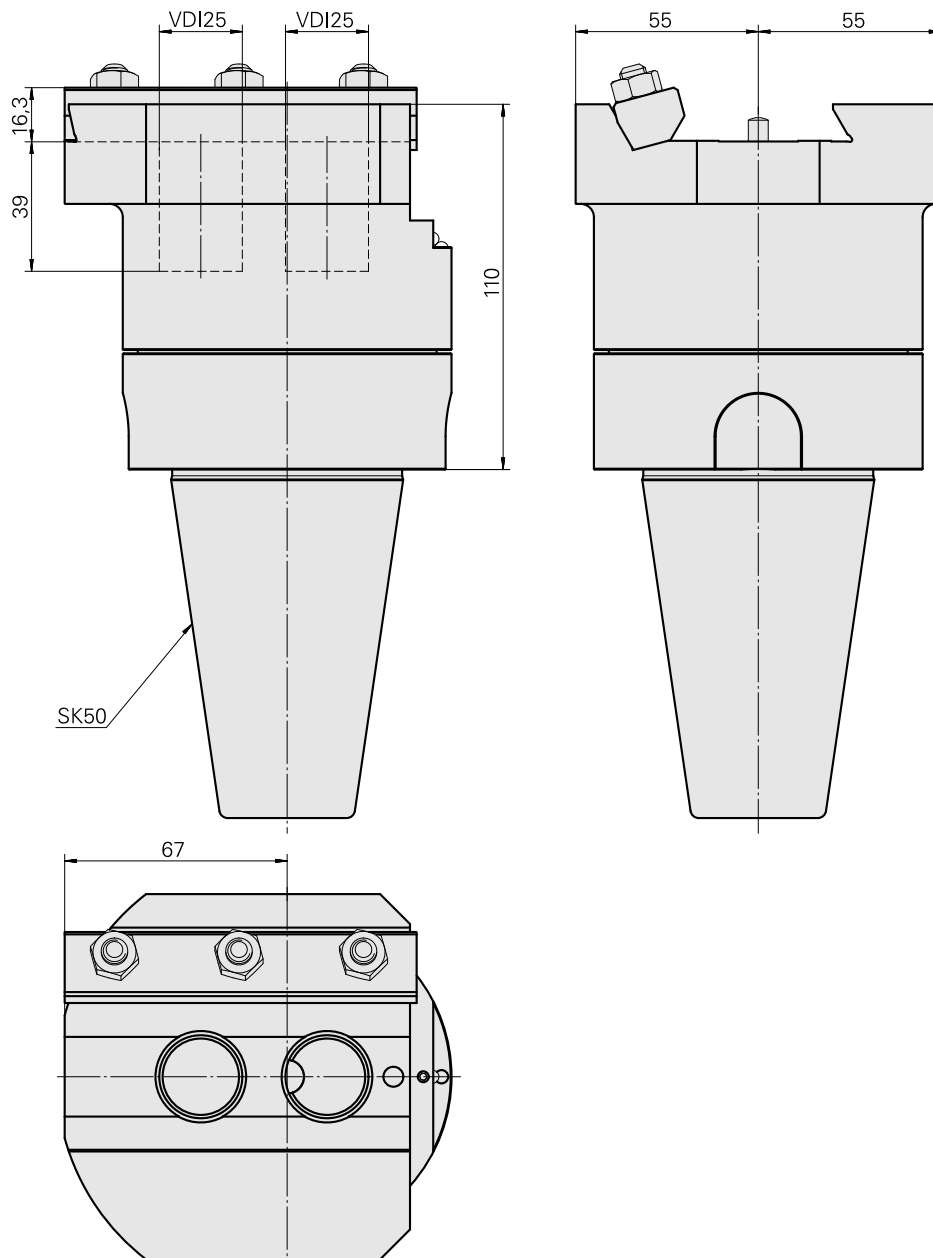

Adaptor

Technical data

TH accessories category

Adapter for presetting units

Mounting

SK50

Tool mounting

Dovetail ABC