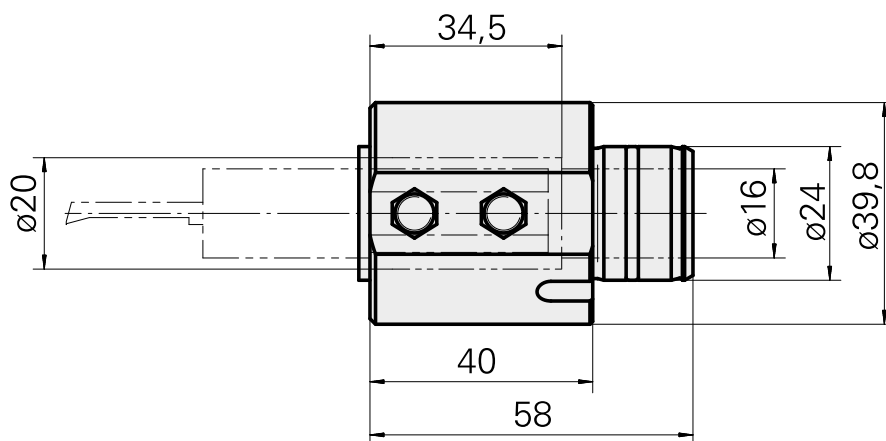

Mount D20 (0.79 ")

Technical data

Drive	not live
Cooling	internal
Mounting	D20
Pressure	80 bar
X [mm]	40 (1.57")
Y [mm]	-
Z [mm]	-
INDEX TRAUB products	ABC65 • TNK42/65 • TNL18 • TNL20 • TNL32-11 • TNL32 • TNL32-11 compact • TNL20-11 • TNL32 compact • TNK40.2-10 • TNL20.2 • TNK40.2

Documents

No downloads available for this product

Accessories

Optional accessories

Other accessories

[Mounting sleeve with collar D20](#)

Product ID : 10063939

Previous product ID : W68510.04--

[Mounting sleeve D20](#)

Product ID : 10994732

Previous product ID : W62220.01--

[Clamping screw M 6x15](#)

Product ID : 10762814

Previous product ID : 900804

[Clamping screw M 6x10](#)

Product ID : 10682377