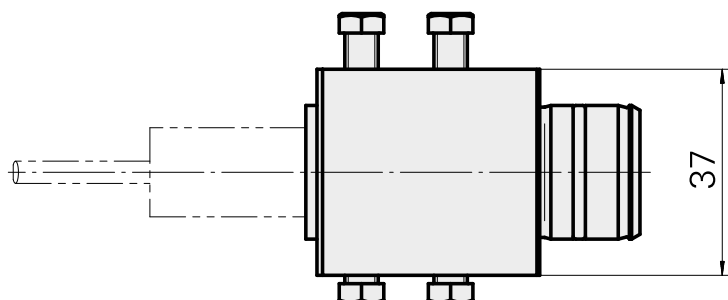

Mount D20 (0.79 ")

Technical data

Drive	not live
Cooling	internal
Mounting	D20
Pressure	80 bar
X [mm]	40 (1.57")
Y [mm]	-
Z [mm]	-
INDEX TRAUB products	ABC65 • TNK42/65 • TNL18 • TNL20 • TNL32-11 • TNL32 • TNL32-11 compact • TNL20-11 • TNL32 compact • TNK40.2-10 • TNL20.2 • TNK40.2

[Mounting sleeve D20](#)

Product ID : 10994732

Previous product ID : W62220.01--

[Clamping screw M 6x15](#)

Product ID : 10762814

Previous product ID : 900804

[Clamping screw M 6x10](#)

Product ID : 10682377