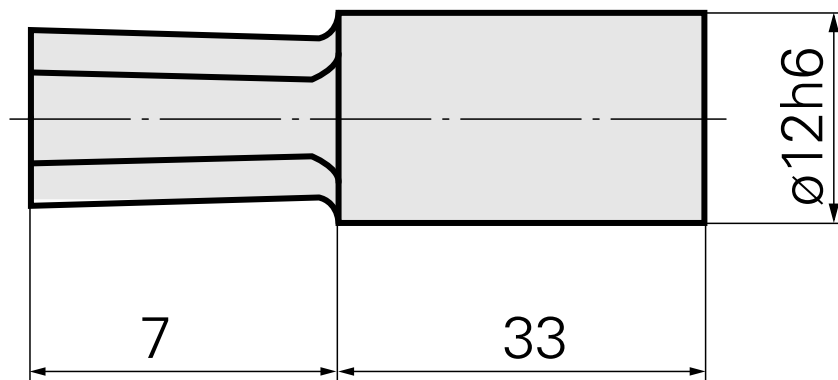

Broach SW2 mm

Technical data

TH accessories category	Broach
Mounting	SW2 mm
Tool mounting	12mm

Documents

No downloads available for this product