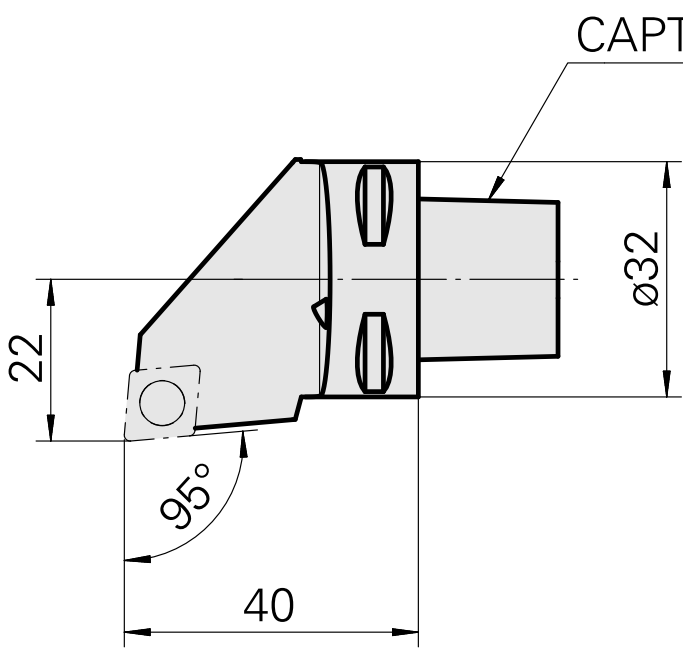

INDEX CAPTO C3 for CC.. 09T3.., right, with gripper groove

Technical data

TH accessories category

INDEX CAPTO C3

Mounting

for CC.. 09T3..

Quick change inserts

Turning tool holder