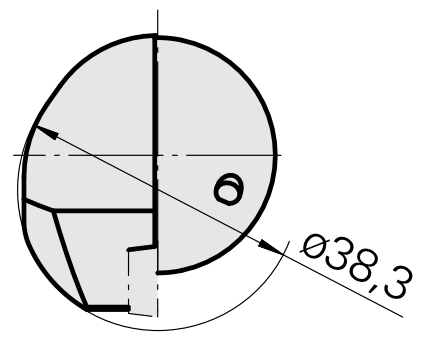

INDEX CAPTO C3 for CC.. 09T3.., right, with gripper groove

Technical data

TH accessories category

INDEX CAPTO C3

Mounting

for CC.. 09T3..

Quick change inserts

Turning tool holder